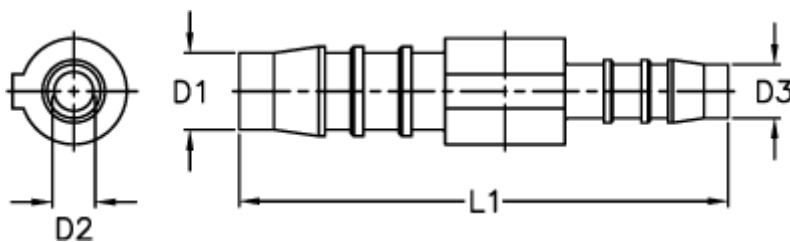

Article number: 027518908004

Description: Norma hose coupling GRS 8 - 4

Measures

D1 = 8

D2 = 4

D3 = 4

L1 = 48.0